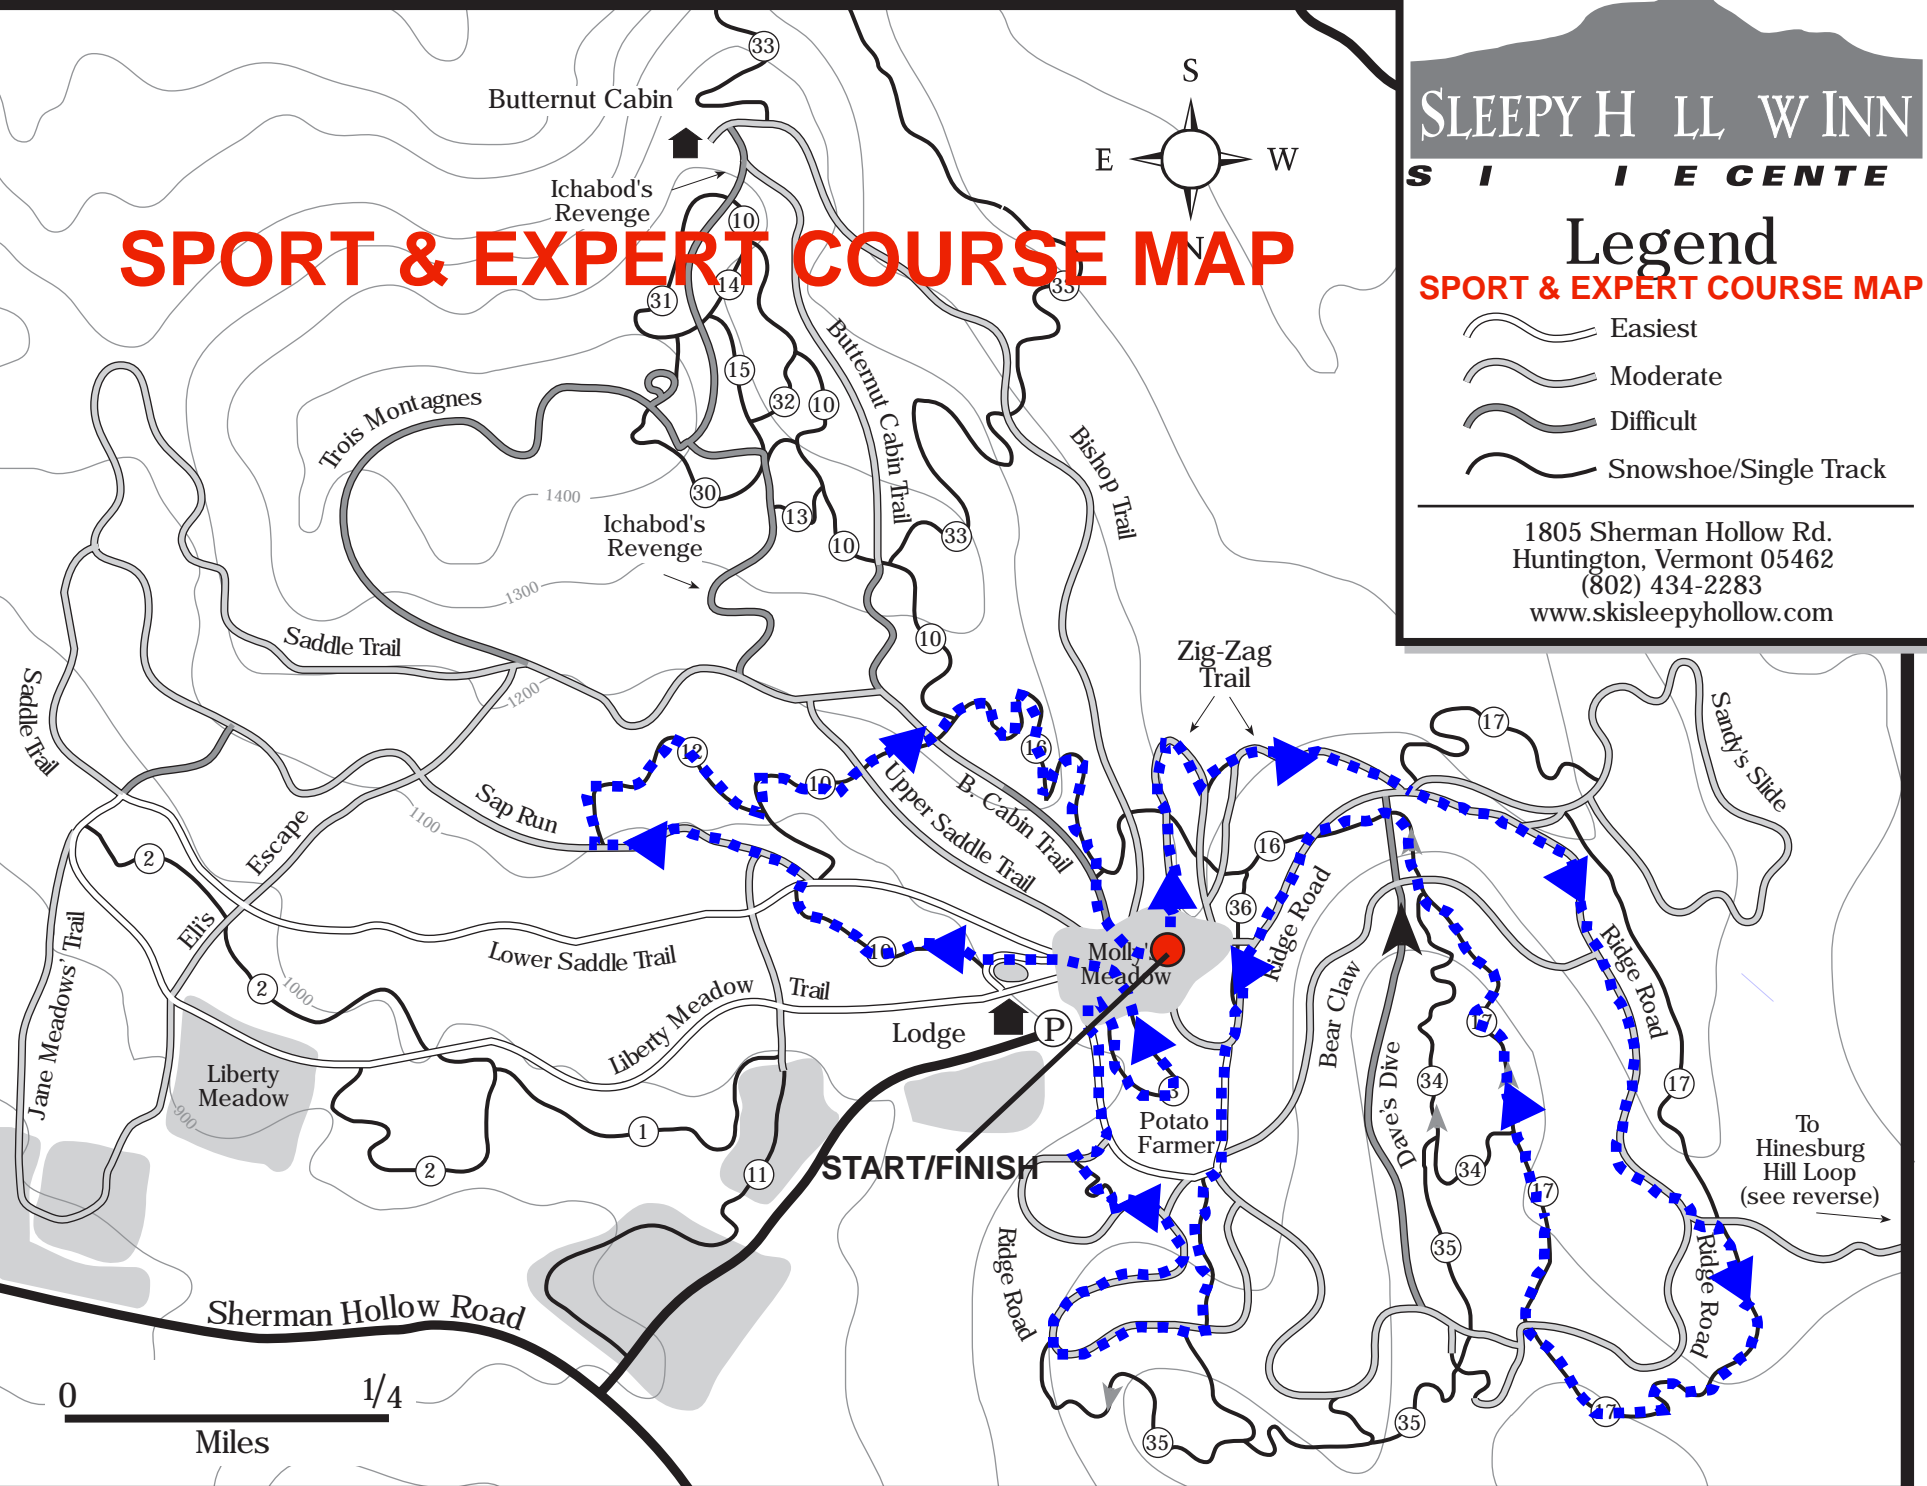

SLEEPY HOLLOW INN
S I I E C E N T E

Legend
SPORT & EXPERT COURSE MAP

- Easiest
- Moderate
- Difficult
- Snowshoe/Single Track

1805 Sherman Hollow Rd.
 Huntington, Vermont 05462
 (802) 434-2283
 www.skisleepyhollow.com

SPORT & EXPERT COURSE MAP

SLEEPY HOLLOW INN
S I I E C E N T E

Legend

BEGINNER COURSE MAP

- Easiest
- Moderate
- Difficult
- Snowshoe/Single Track

1805 Sherman Hollow Rd.
 Huntington, Vermont 05462
 (802) 434-2283
www.skisleepyhollow.com

BEGINNER COURSE MAP